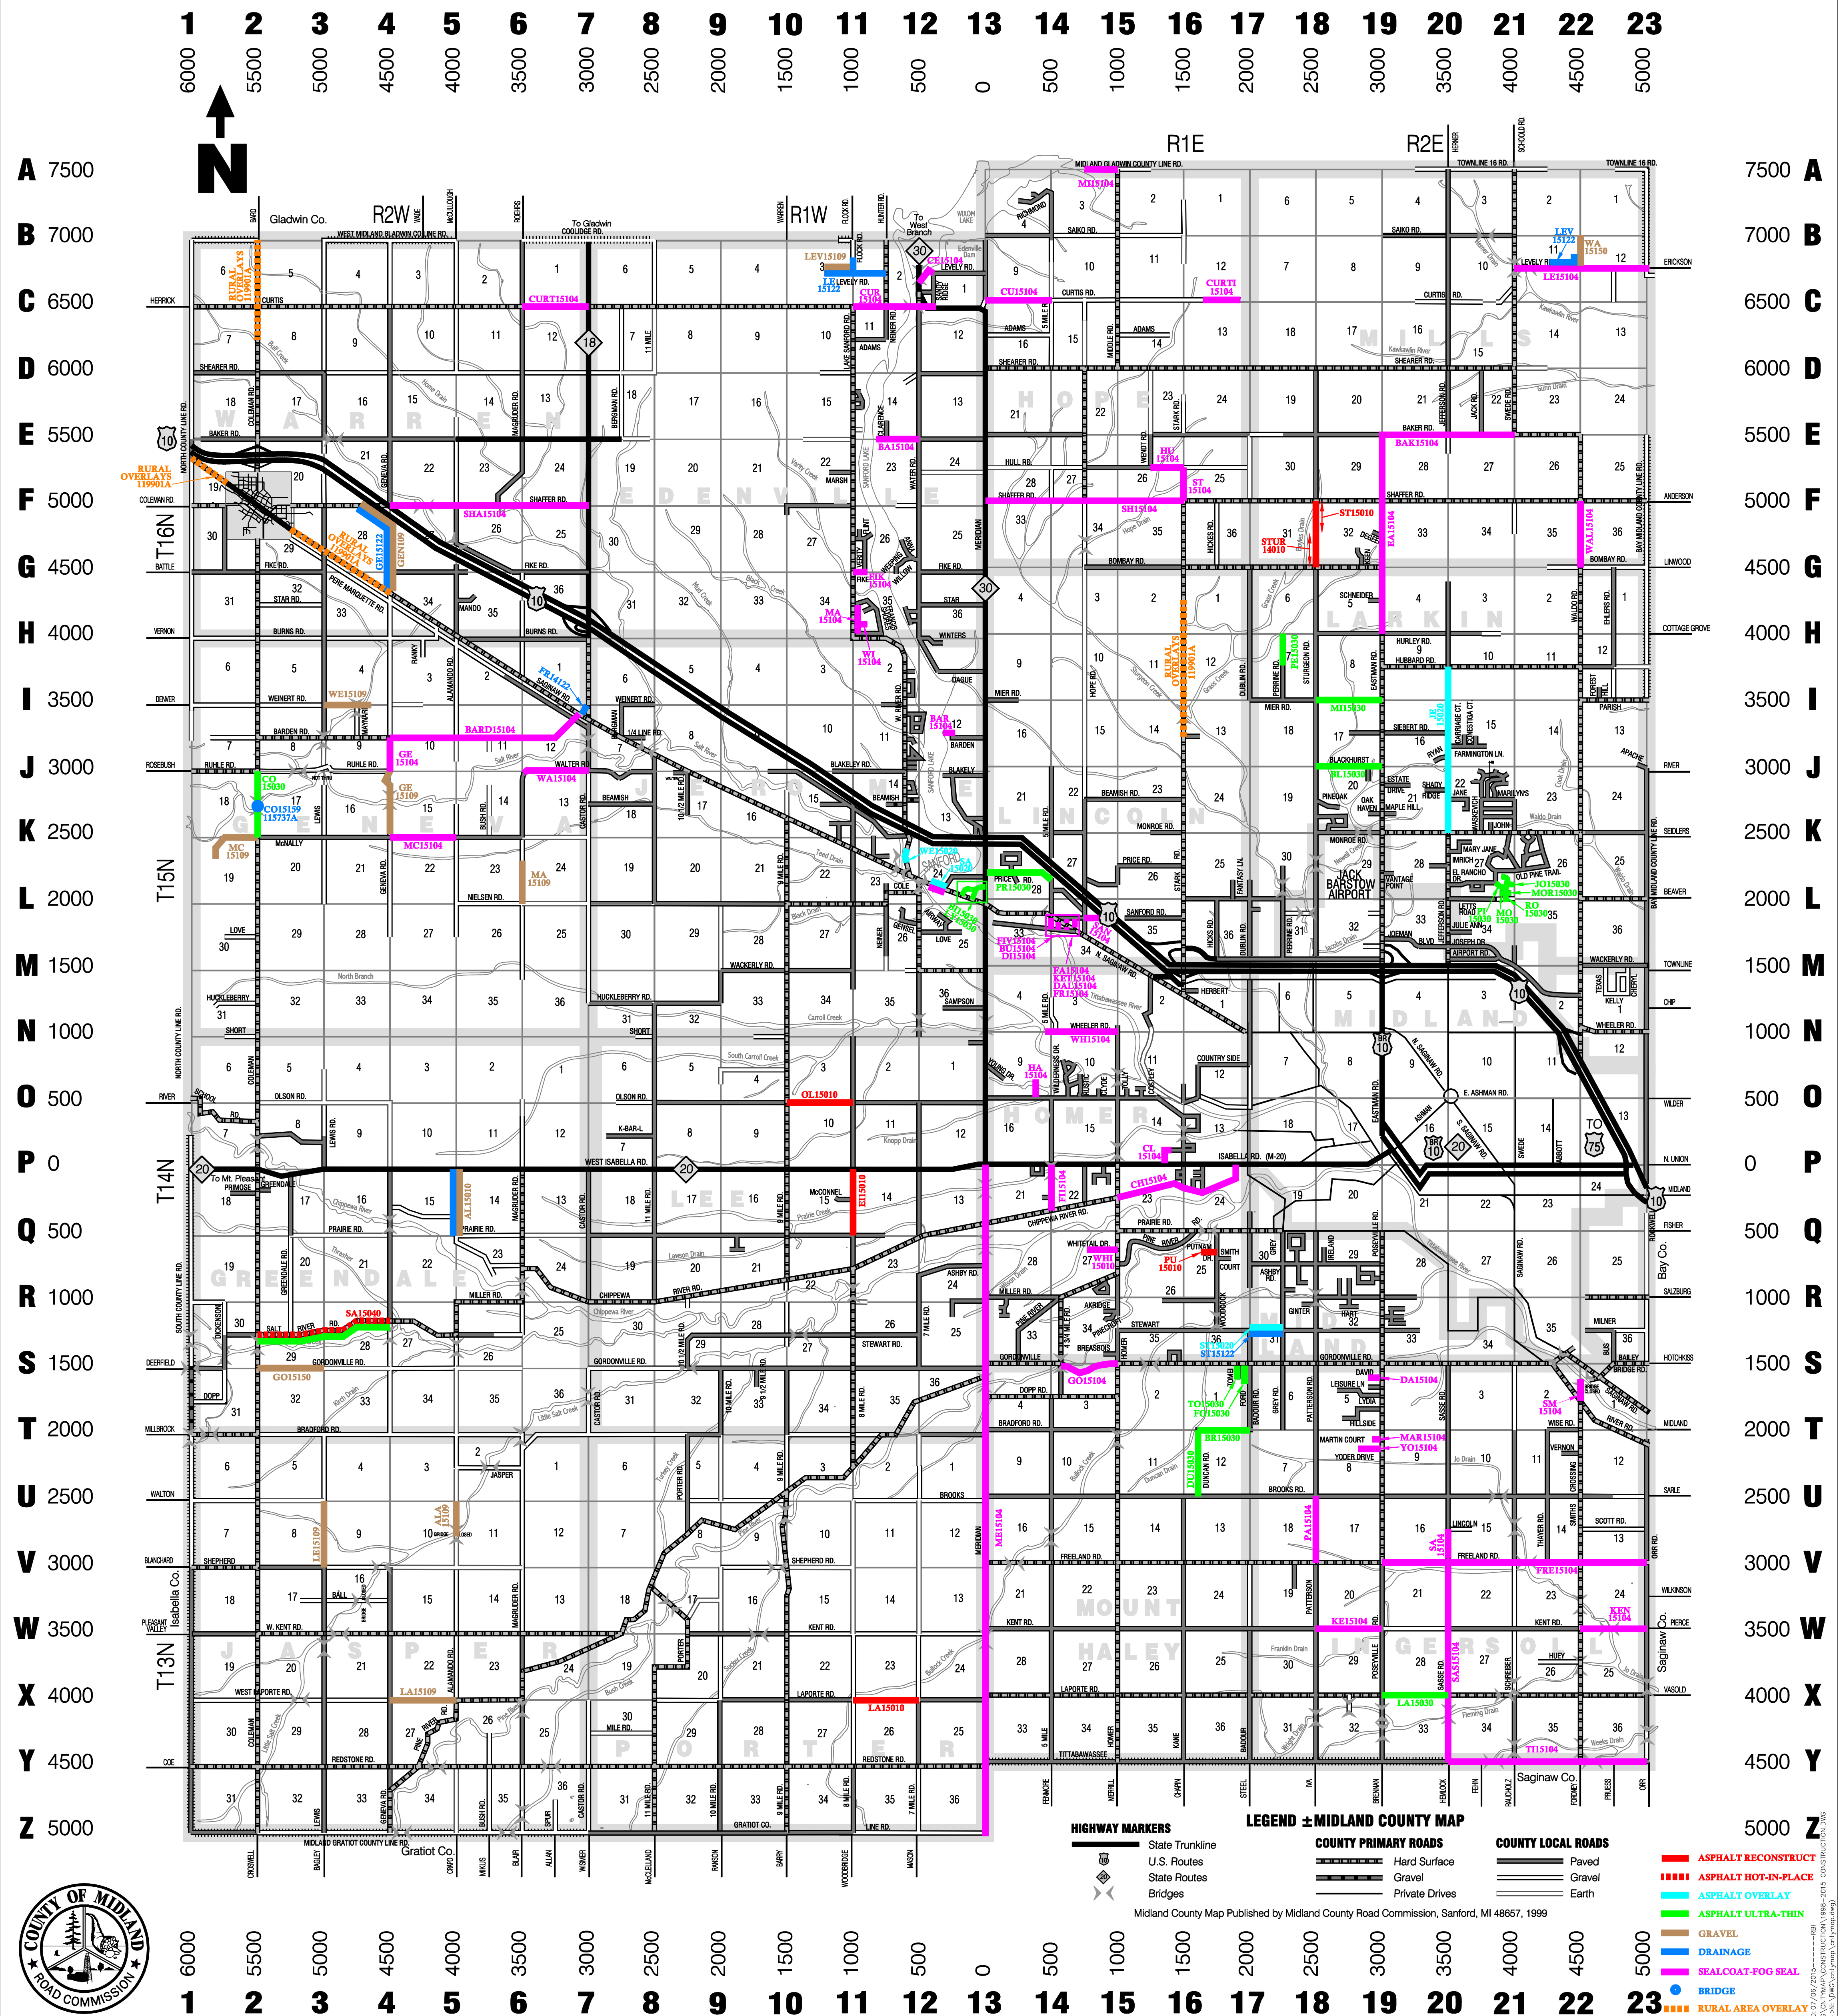

MIDLAND COUNTY ROAD COMMISSION

2015 CONSTRUCTION PROJECTS

Midland County Map Published by Midland County Road Commission, Sanford, MI 48657, 1999